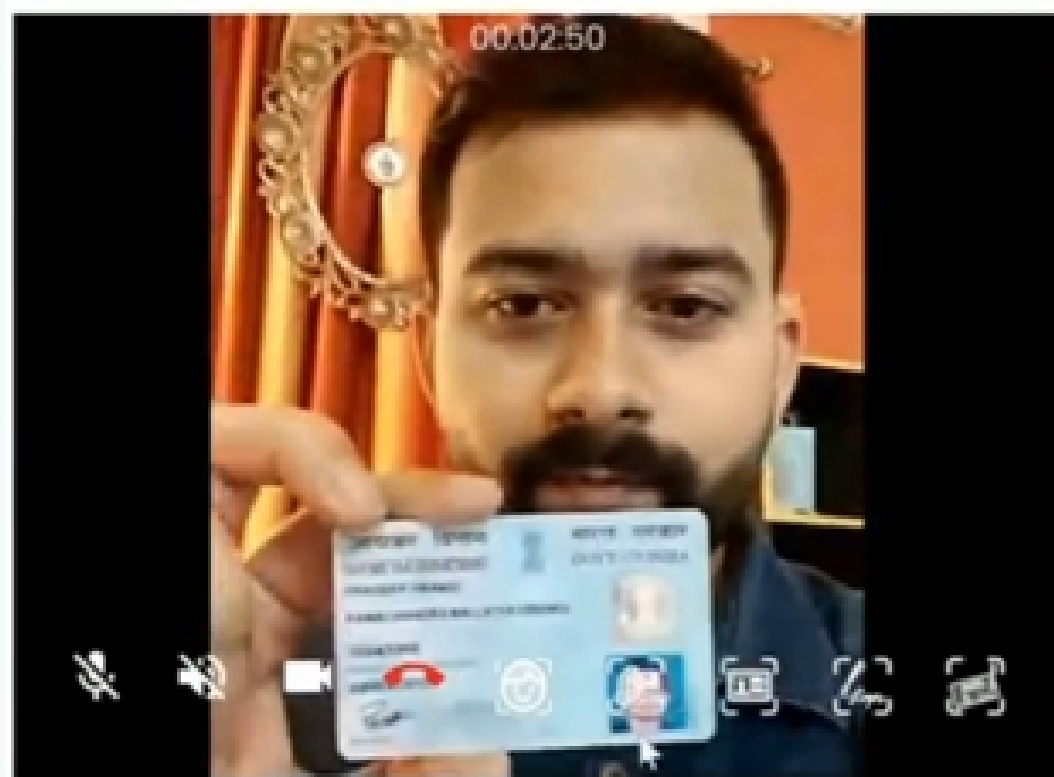

digital validator

PRODUCT FACTSHEET

FORM BUILDER

Easy and simple dynamic form designer allowing you to create and maintain various customer onboarding forms

ID RECOGNITION & OCR MODELS

Using computer vision, the details on National ID are extracted, verified with government database & auto filled in the relevant field

FACIAL MATCH

Facial match on any ID proof against the photo of the customer

LIVENESS

With built-in anti-spoofing checks and random gesture nudges allows you to verify if the person is live or not

KEY FEATURES

- Progressive Web Application (PWA) based solution; no native apps required
- AI/ML Engine with High accuracy ID recognise and data extract
- Liveness & Facial Match
- Supports On-Premises, Cloud, and Hybrid deployment
- Built in Video call
- Secure and fully compliant
- Easy integration with any IT System
- Simple drag-and-drop dynamic customer form designer

VIDEO CALL

Enables you to engage with customer assisting in their onboarding journey

digital validator

PRODUCT FACTSHEET

ANTI-FRAUD

Anti-fraud algorithm detects any fraudulent document submitted during the onboarding journey