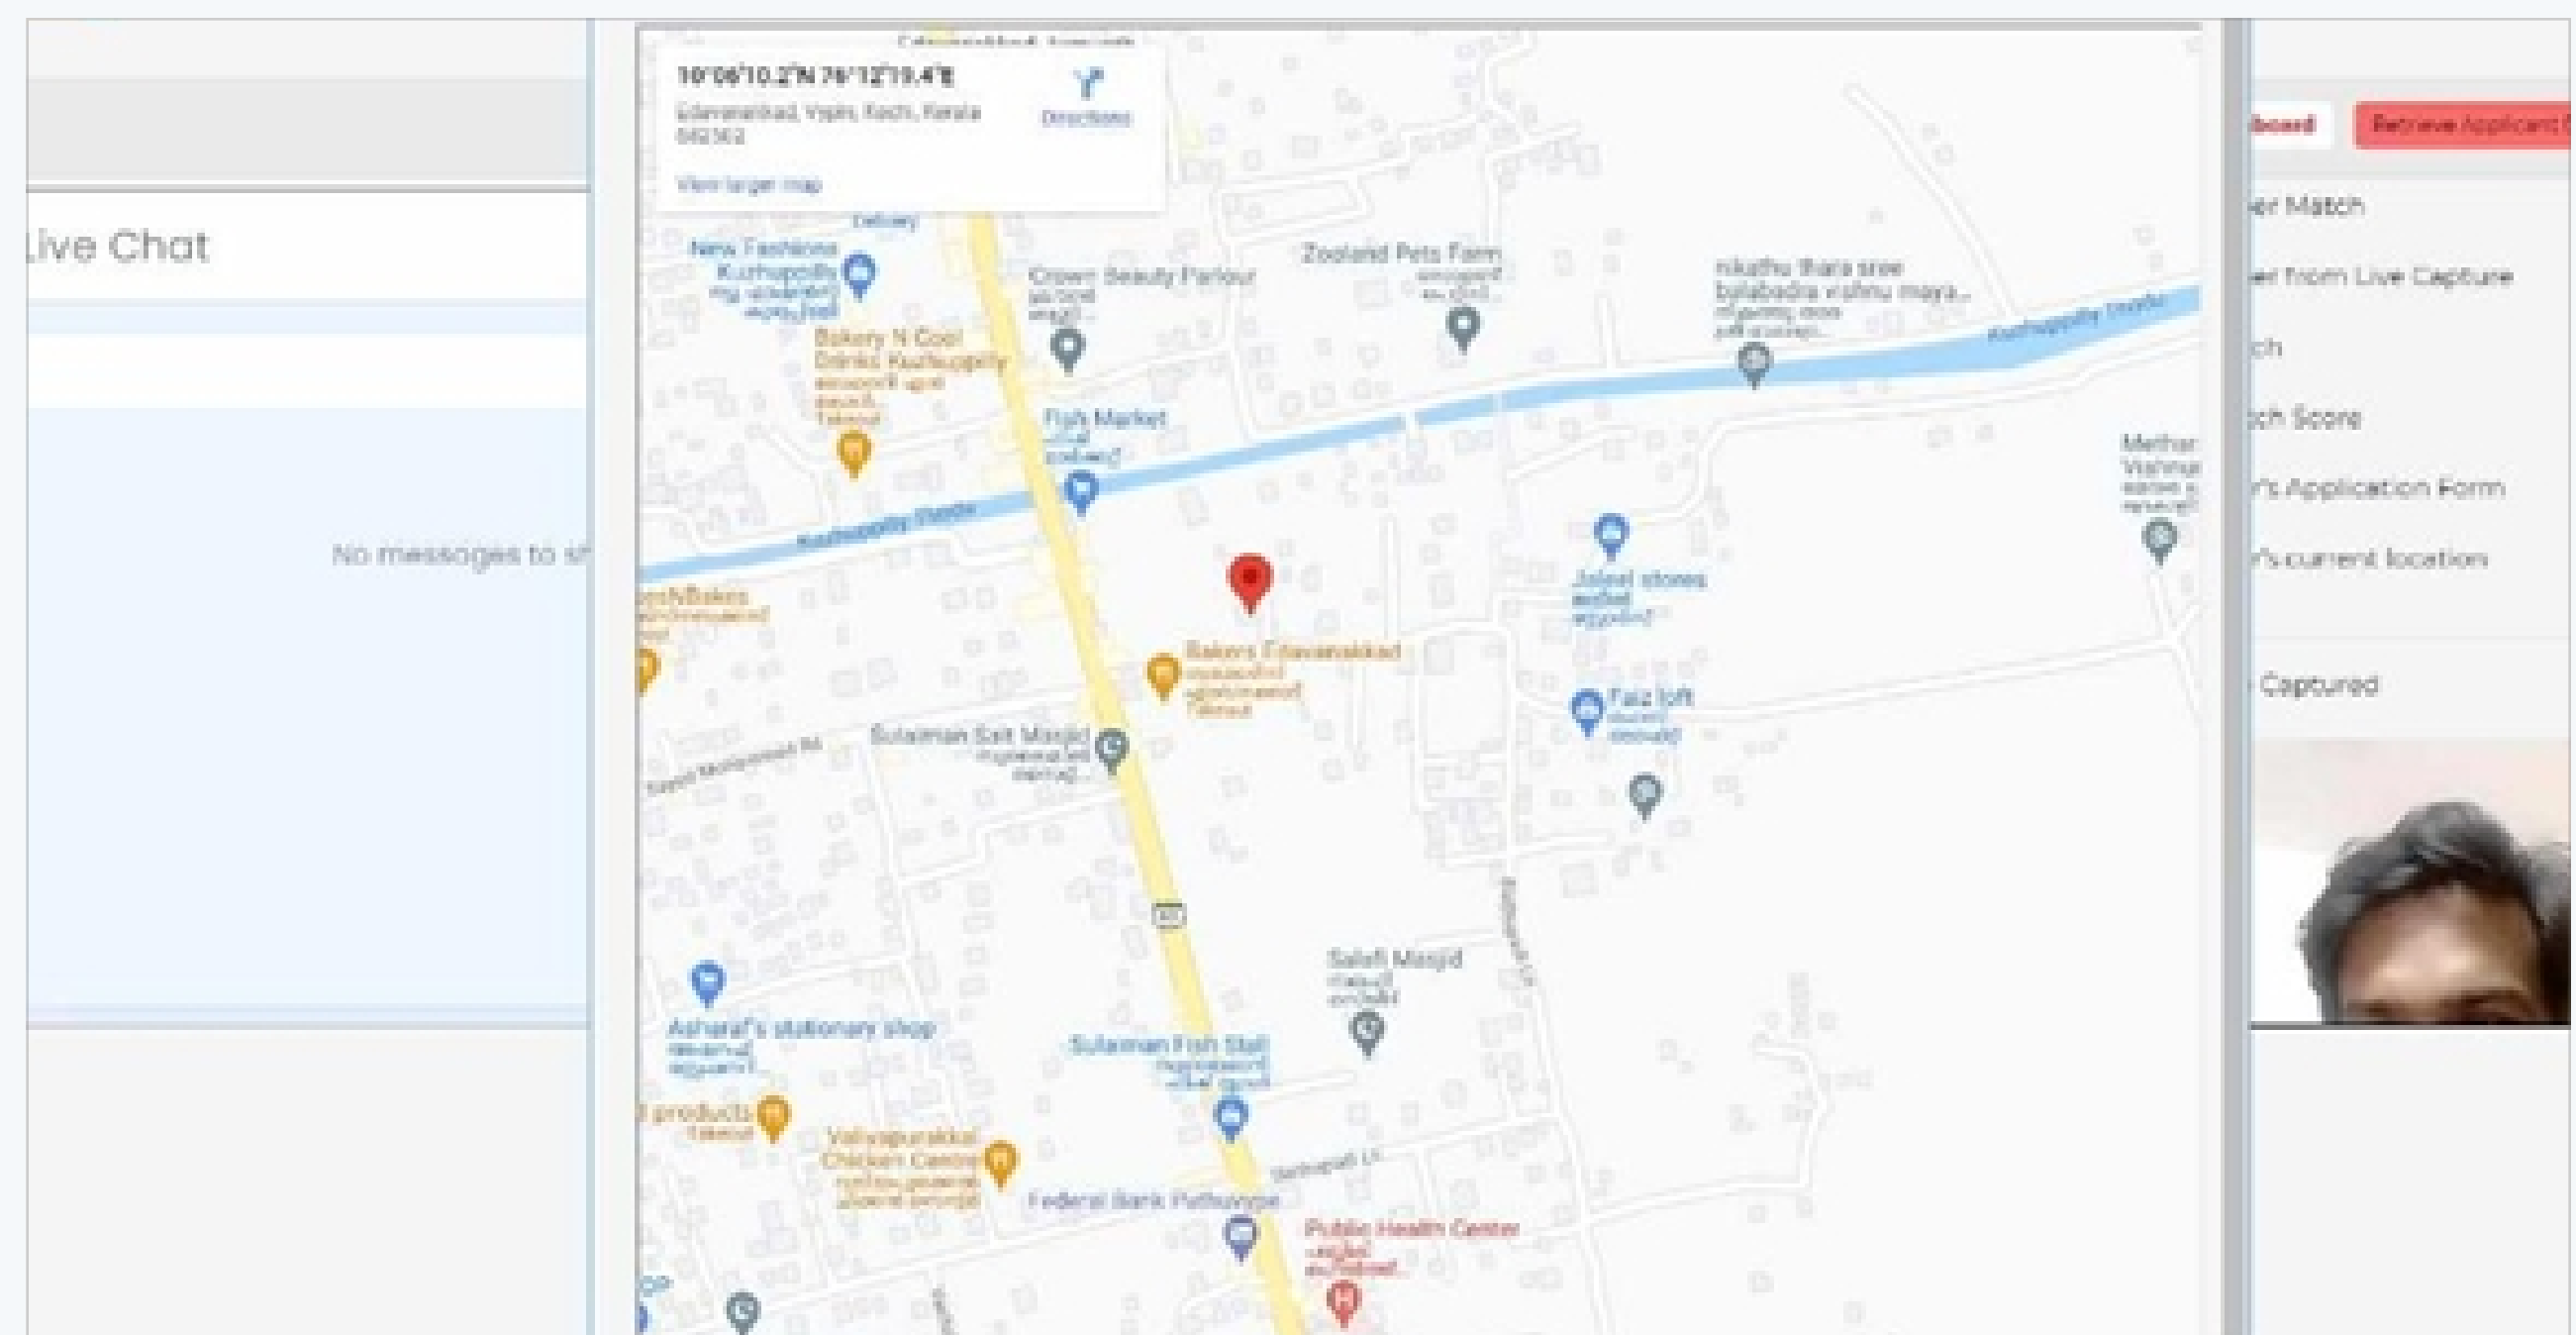

VIDEO CALL

Enables you to engage with customer assisting in their onboarding journey

digital validator

PRODUCT FACTSHEET

ANTI-FRAUD

Anti-fraud algorithm detects any fraudulent document submitted during the onboarding journey

GEO-LOCATION

Allows you to know the location of the customer and enabling you to serve customer better

API

All components of Digital Validator can be provided as API to integrate with your existing onboarding platform